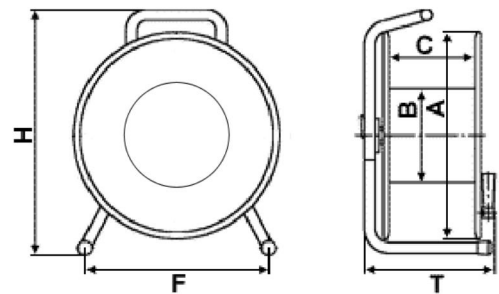

Manufacturing date	5.10.2009 -
ATEX & IECEx marking	Ex II 2 G Ex e d IIC T4 Gb Ex II 2 D Ex tb IIIC T120°C Db
Product description	Explosion protected portable cable reel
Temperature classification	T4 (internal) T120 °C (external)
Operating temperature	-20°C ... +55°C
Supply Voltage (min-max)	12 V, 24V, 42V, 110V, 230V +/- 6%
Supply Current typical	Max. 16A
Electrical class	Class I
Maximum load	230V 3680W 110V 1760W 42V 672W 24V 384W 12V 192W
Cable	Orange H07BQ-F or Yellow PUR&CY Small reel 15-50m Big reel 50-80m
Plug and socket options	ATX, CEAG, Stahl, Marechal
Enclosure	Steel, aluminium, black and orange painted
Ingress protection	IP66
Weight	Small reel: 26,5 kg, with 50m PUR&CY 3x1,5mm ² Big reel: 44,5 kg, with 80m PUR&CY 3x1,5mm ²
Warranty	You will find detailed warranty conditions from www.atexor.com/downloads/warranty

Product model	Dimensions / mm					
	A	B	C	F	H	T
Small Reel	460	320	170	350	550	275
Big Reel	580	320	170	430	720	325

SAURYA

Value Driven Safety