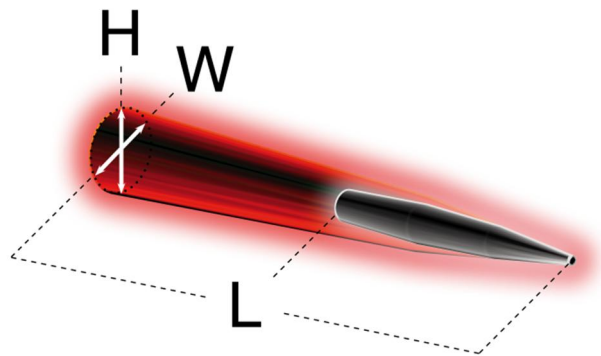

MODEL	IL-640 EM NiMH
Product description	Rechargeable hand lamp with Emergency light function
Operating temperature	-20°C.... +40°C
Light source	4 high luminous Cree LED's, lifetime: L70 >50 000 h
Light output	High power Low power 600 lumen 160 lumen
Operating time	Full power Low power 8 hours 24 hours
Beam type	Spot
Lens	Tempered glass 108 mm x 5 mm
Enclosure	High impact polyamide
Ingress protection	IP 67
Colour	Yellow body / Black locking ring
Power source	6V rechargeable NiMH battery
Weight with battery	1,4 kg
Dimensions	Approx. 215 mm (L) x 120 mm (W) x 125 mm (H)
Charging time	11 h
Other features	Battery capacity indicator Deep discharge prevention Low battery warning Short circuit protection Shoulder strap
Chargers	MICA ILC4-VAC Single mains charger (85..264VAC) MICA ILC4 Single vehicle charger (12..24VDC) MICA CR-C3 Multi charger for 3 lamps (100..240VAC) MICA CR-C5 Multi charger for 5 lamps (100..240VAC)
Accessories	Colour filters: red, green and amber Diffuser filter Adjustable stand for a single lamp

Light output, Full power	L	W	H
1,5lx limit	50m	3m	3m
0,5lx limit	265m	10m	10m
Light output, Low power	L	W	H
1,5lx limit	23m	1,5m	1,5m
0,5lx limit	130m	6m	6m