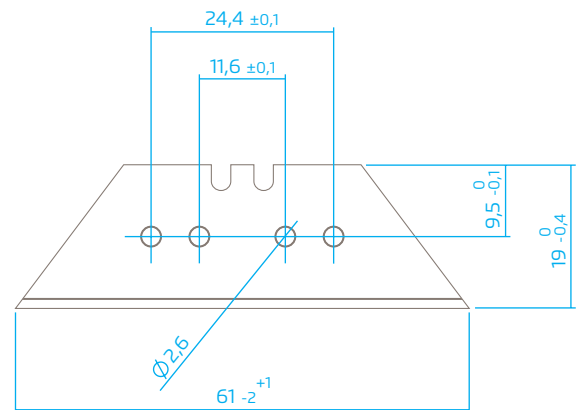

TECHNICAL DATA SHEET

TRAPEZOID BLADE NO. 61

TRAPEZOID BLADE NO. 61 from MARTOR is a high-quality blade made of steel. It is very sharp and has two cutting edges that can be used one after the other for a long service life. The blade is 60 mm long, 19 mm wide and 0.63 mm thick.

TRAPEZOID BLADE NO. 61 is available under order number 61.70 in a dispenser of 10.

PRODUCT DETAILS

Order No.	NO. 61.70
Blade size (L x W)	60 x 19 mm
Material thickness	0.63 mm
Weight Blade	3.7 g
Basic material	Steel
Ground	2-sided ground-edge
Blade facets	Double bevel edge-ground
Blade characteristics	2-cutting edge blade

PACKAGING DETAILS

Packaging unit (PU)	10 in dispenser
Size PU	64.3 x 25.8 x 14.0 mm
Weight PU	45.4 g
EAN Code PU	4002632908392
Quantity in outer pack	10 dispensers
Size outer pack	128 x 29 x 67.0 mm
EAN Code outer pack	4002632959714
Customs tariff number	82119400