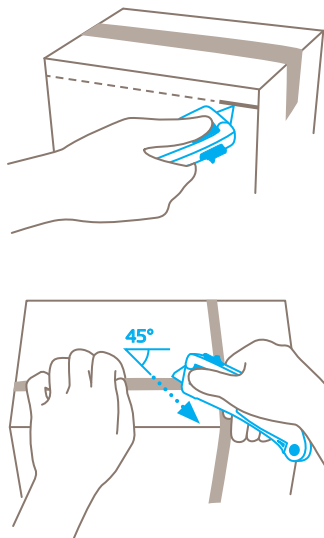

Perfect handling – from every side. With ceramic blade.

The SECUPRO MAXISAFE has been making an impression for more than 15 years due to its lightness and wide range of applications. The safety knife has now reached new levels of ergonomic design. Just hold the 3-sided slider in your hand and try it out ... notice the difference? Another new feature is the pre-installed ceramic blade. The fully automatic blade retraction system ensures that the blade always retracts securely back into the handle.

PRODUCT FEATURES

Technical features

	Very high safety		Tool-less blade change
	Abrasion resistant		Ergonomic
	2-cutting edge blade		Cutting depth 16
	Rounded-tip trapezoid blade		Ceramic
	For right and left handers		Lanyard hole
	Printable for promotional purposes		

Main cutting materials

	Cardboard: up to 2-ply		Plastic strapping band
	Tape		Layers of foil or paper
	Wrapping, stretch and shrink foil		Yarn, cord

Installed blade

	NO. 60099C 0.65 mm, ceramic, rounded blade tips, deep-edged

Optional blade

	NO. 60099 0.63 mm, rounded blade tips, deep-edged
	NO. 99 0.63 mm, deep-edged
	NO. 199 0.63 mm, deep-edged, stainless
	NO. 98 0.63 mm

Certificates and awards

Application