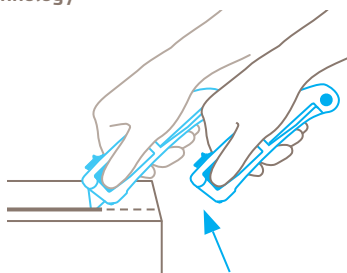

Optional blade

	NO. 60099 0.63 mm, rounded blade tips, deep-edged
	NO. 99 0.63 mm, deep-edged
	NO. 199 0.63 mm, deep-edged, stainless
	NO. 98 0.63 mm

Certificates and awards

Application

Safety technology

Fully automatic blade retraction – a very high degree of safety

The fully automatic blade retraction of the SECUPRO MAXISAFE guarantees a very high degree of safety from cut injuries. The blade withdraws into the handle immediately after leaving the material being cut. Even if the slider is still being activated.