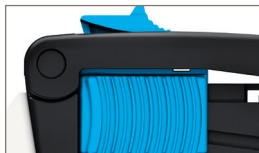

3-sided slider

From the right? From the left? From above? Regardless of how you want to activate the blade, all options are available with the SECUPRO MAXISAFE. What's more, the 3-sided slider is now grooved for better grip.