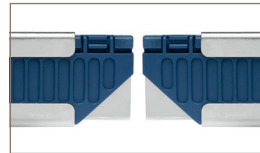

SECUNORM HANDY MDP
TIMELESS APPEARANCE,
PROBLEM-FREE APPLICATION.

ENJOY SAFETY
MADE IN SOLINGEN

martor

SECUNORM HANDY MDP NO. 447

Original size

Can be metal detected

A cutting tool, or parts of it, can get lost while working. But only for a short while. Because the plastic that can be detected by a metal detector ensures you can find it again quickly.

4-cutting edge blades

Why do you get more out of your stainless steel blade? Because it has four sharp cutting edges. By turning it and turning it over you quadruple the usage time, and cut like new again.

Slider on both sides

With the right hand? With the left hand? It's all the same. Because we have put a slider on to the SECUNORM HANDY MDP that is accessible from both sides. So anyone can work with it!

A classic, in pocket form. Metal detectable.

Don't be deceived by the compactness of this cutter. The SECUNORM HANDY MDP might be small, but it surely can cut. It's a cutting tool with „bite“ and all the qualities required for the job. The MDP version is your first choice if you're coming from either the food or medicine industry. All plastic parts are made from a metal detectable plastic. Coupled with a stainless steel blade, there are no risks with the SECUNORM HANDY MDP.