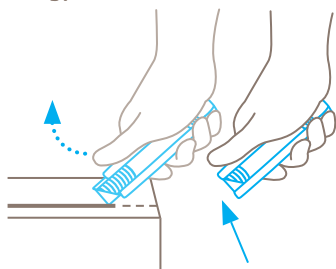

PRODUCT FEATURES

Technical features

	High safety		Metal detectable
	Tool-less blade change		Abrasion resistant
	Ergonomic		4-times usable blade
	Extended blade length		Cutting depth
	For right and left hander		stainless

Main cutting materials

	Cardboard: up to 2-ply		Wrapping, stretch, and shrink foil
	Tape		Plastic strapping band
	Bagged goods		Layers of foil or paper

Installed blade

	NO. 145 0.30 mm, stainless
--	-----------------------------------

Certificates and awards

Application

Safety technology

Automatic blade retraction – a high degree of safety

The automatic blade retraction of the SECUNORM HANDY MDP guarantees a very high degree of safety from cut injuries. As soon as you've started the cut remove your thumb from the slider. The blade will then withdraw back into the handle immediately after leaving the material being cut.