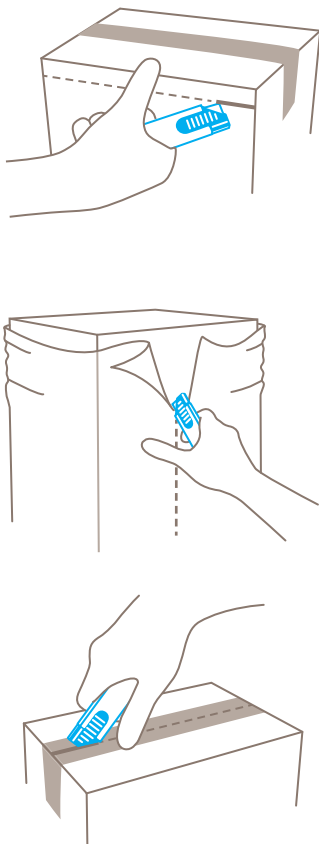

No paint

You want to avoid risks wherever possible in your job? That's understandable. A handle without paint minimises the risk of contamination in the production process. No bits of paint can flake off and go where it shouldn't.

PRODUCT FEATURES

Technical features

	High safety		Metal detectable
	Tool-less blade change		Abrasion resistant
	Ergonomic		4-times usable blade
	Extended blade length		Cutting depth
	For right and left hander		stainless

Main cutting materials

	Cardboard: up to 2-ply		Wrapping, stretch, and shrink foil
	Tape		Plastic strapping band
	Bagged goods		Layers of foil or paper

Installed blade

	NO. 145 0.30 mm, stainless
--	-----------------------------------

Certificates and awards

Application

Safety technology

Automatic blade retraction – a high degree of safety

The automatic blade retraction of the SECUNORM HANDY MDP guarantees a very high degree of safety from cut injuries. As soon as you've started the cut remove your thumb from the slider. The blade will then withdraw back into the handle immediately after leaving the material being cut.