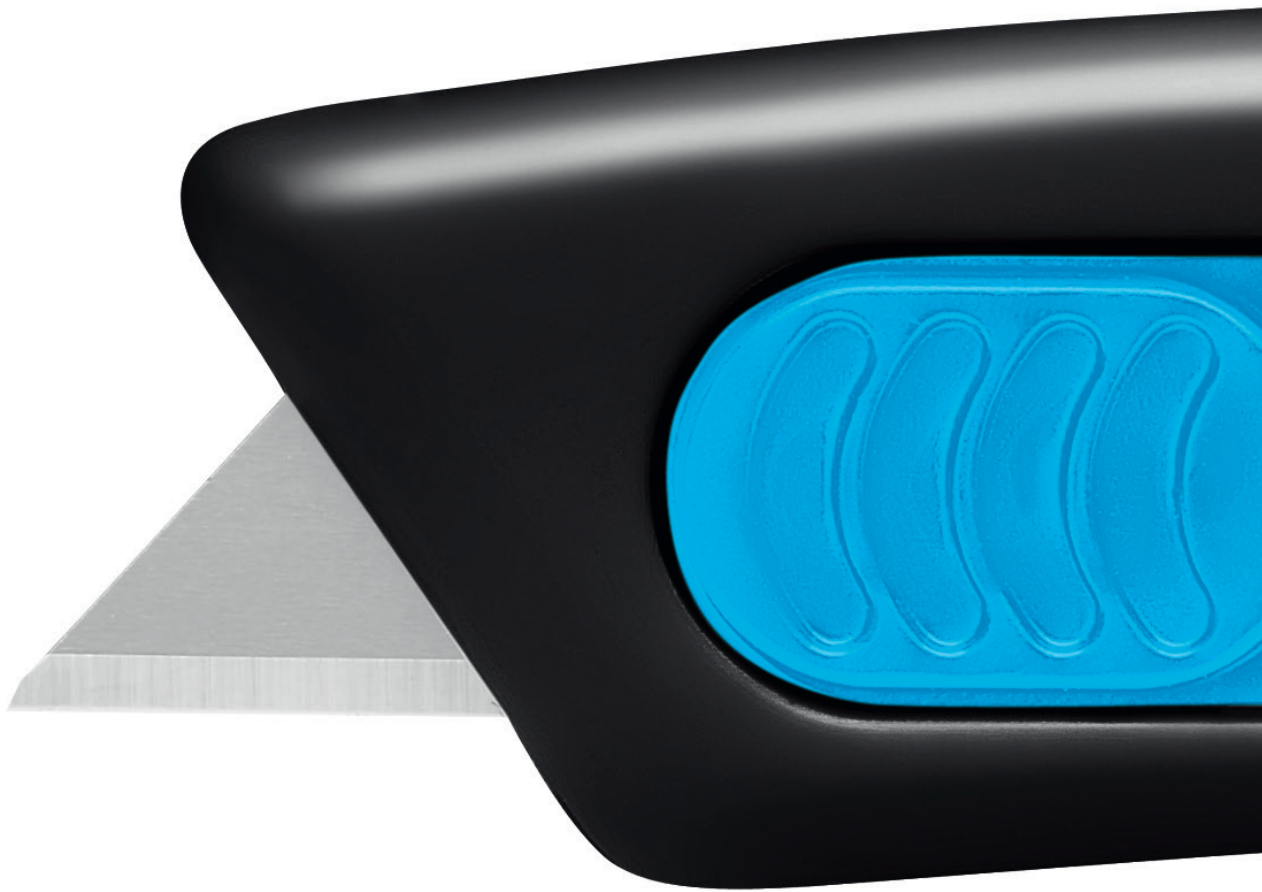

SECUNORM SMARTCUT
COMPLETE YOUR JOB WITH EASE.

Value Driven Safety

ENJOY SAFETY
MADE IN SOLINGEN

martor