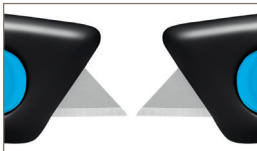

**Slider on both sides**  
With the right hand? With the left hand? This question does not arise. Because we have fitted the SECUNORM SMARTCUT with a slider that is accessible from both sides. Choose for yourself!

**Light and easy**  
At only 17 g, the SECUNORM SMARTCUT is a genuine light weight. This also contributes to quick and efficient cutting. Without hands and arms getting tired.

**Perfect handling**  
The product does not only look handy. Its small, rounded handle really does sit comfortably in your hand. And there's much more: So that your thumb doesn't slip, the slider has grooves.